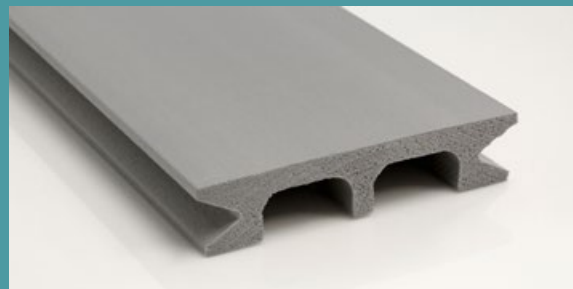

NOMAWOOD

TECHNOLOGY INSPIRED BY NATURE

BARVY/ FARBY

WWW.NOMAWOOD.CZ
WWW.NOMAWOOD.SK