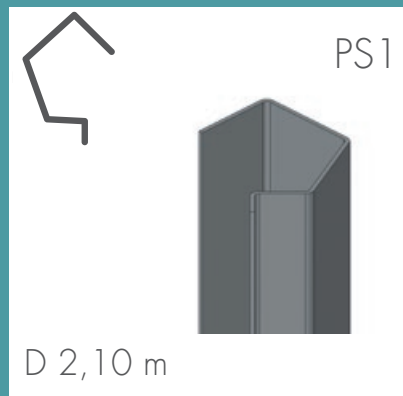

BARVY/ FARBY

NOMANA WOOD

TECHNOLOGY INSPIRED BY NATURE

PRODUKTY

BARVY/FARBY/COLOURS - D 4,60m

BARVY/FARBY/COLOURS - D 2m

NOMAWOOD

TECHNOLOGY INSPIRED BY NATURE