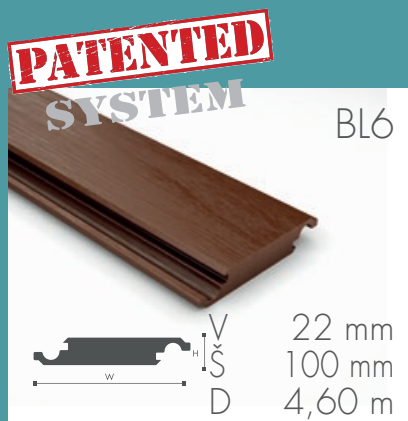

BARVY/ FARBY

NOMANA WOOD

TECHNOLOGY INSPIRED BY NATURE

PRODUKTY

BARVY/FARBY/COLOURS - D 4,60m

BARVY/FARBY/COLOURS - D 2m

NOMAWOOD

TECHNOLOGY INSPIRED BY NATURE