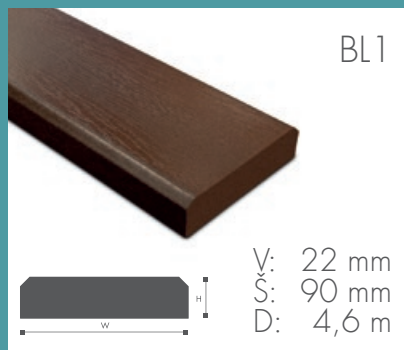

PRODUKTY

OKENICE, BRÁNY, PLOTY

BARVY/FARBY/COLOURS