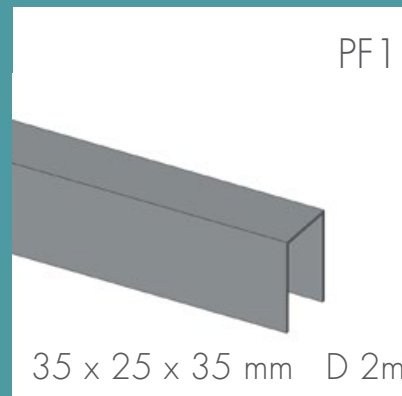

BARVY/ FARBY

NOMANA WOOD

TECHNOLOGY INSPIRED BY NATURE

PRODUKTY

BARVY/FARBY/COLOURS - D 4,60m

BARVY/FARBY/COLOURS - D 2m

NOMAWOOD

TECHNOLOGY INSPIRED BY NATURE