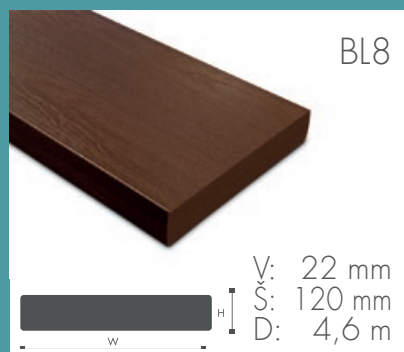

PRODUKTY

OKENICE, BRÁNY, PLOTY

BARVY/FARBY/COLOURS