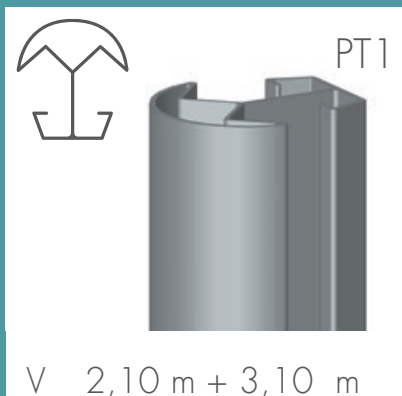

BARVY/ FARBY

NOMANA WOOD

TECHNOLOGY INSPIRED BY NATURE

PRODUKTY

BARVY/FARBY/COLOURS - D 4,60m

BARVY/FARBY/COLOURS - D 2m

NOMAWOOD

TECHNOLOGY INSPIRED BY NATURE