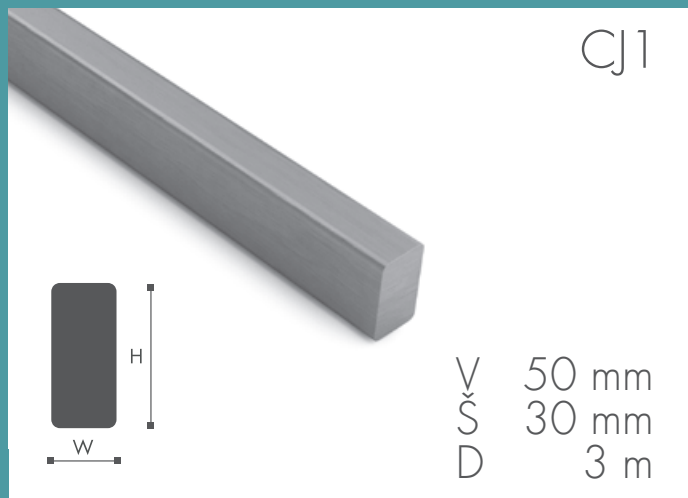

PRODUKTY

FASÁDA

BARVY/FARBY/COLOURS