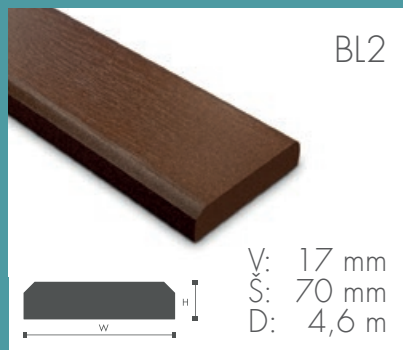

PRODUKTY

OKENICE, BRÁNY, PLOTY

BARVY/FARBY/COLOURS