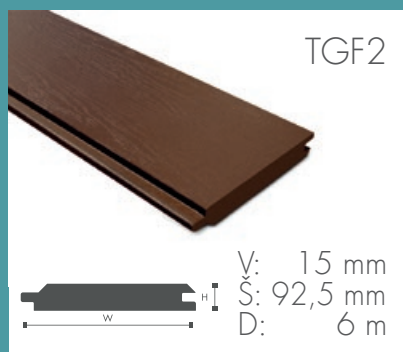

PRODUKTY

OKENICE, BRÁNY, PLOTY

BARVY/FARBY/COLOURS