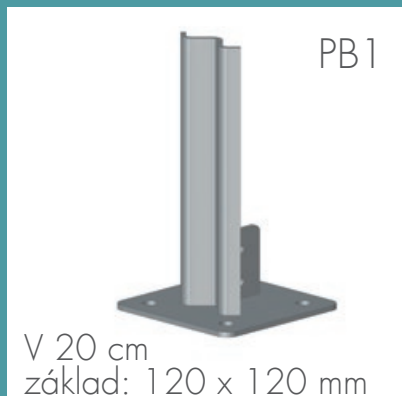

BARVY/ FARBY

NOMANA WOOD

TECHNOLOGY INSPIRED BY NATURE

PRODUKTY

BARVY/FARBY/COLOURS - D 4,60m

BARVY/FARBY/COLOURS - D 2m

NOMAWOOD

TECHNOLOGY INSPIRED BY NATURE