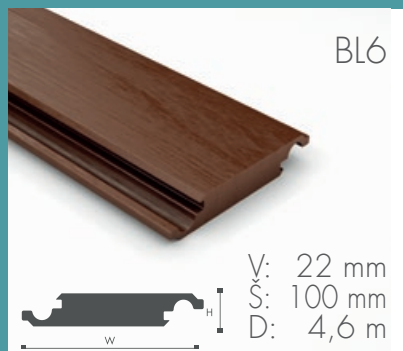

PRODUKTY

OKENICE, BRÁNY, PLOTY

BARVY/FARBY/COLOURS